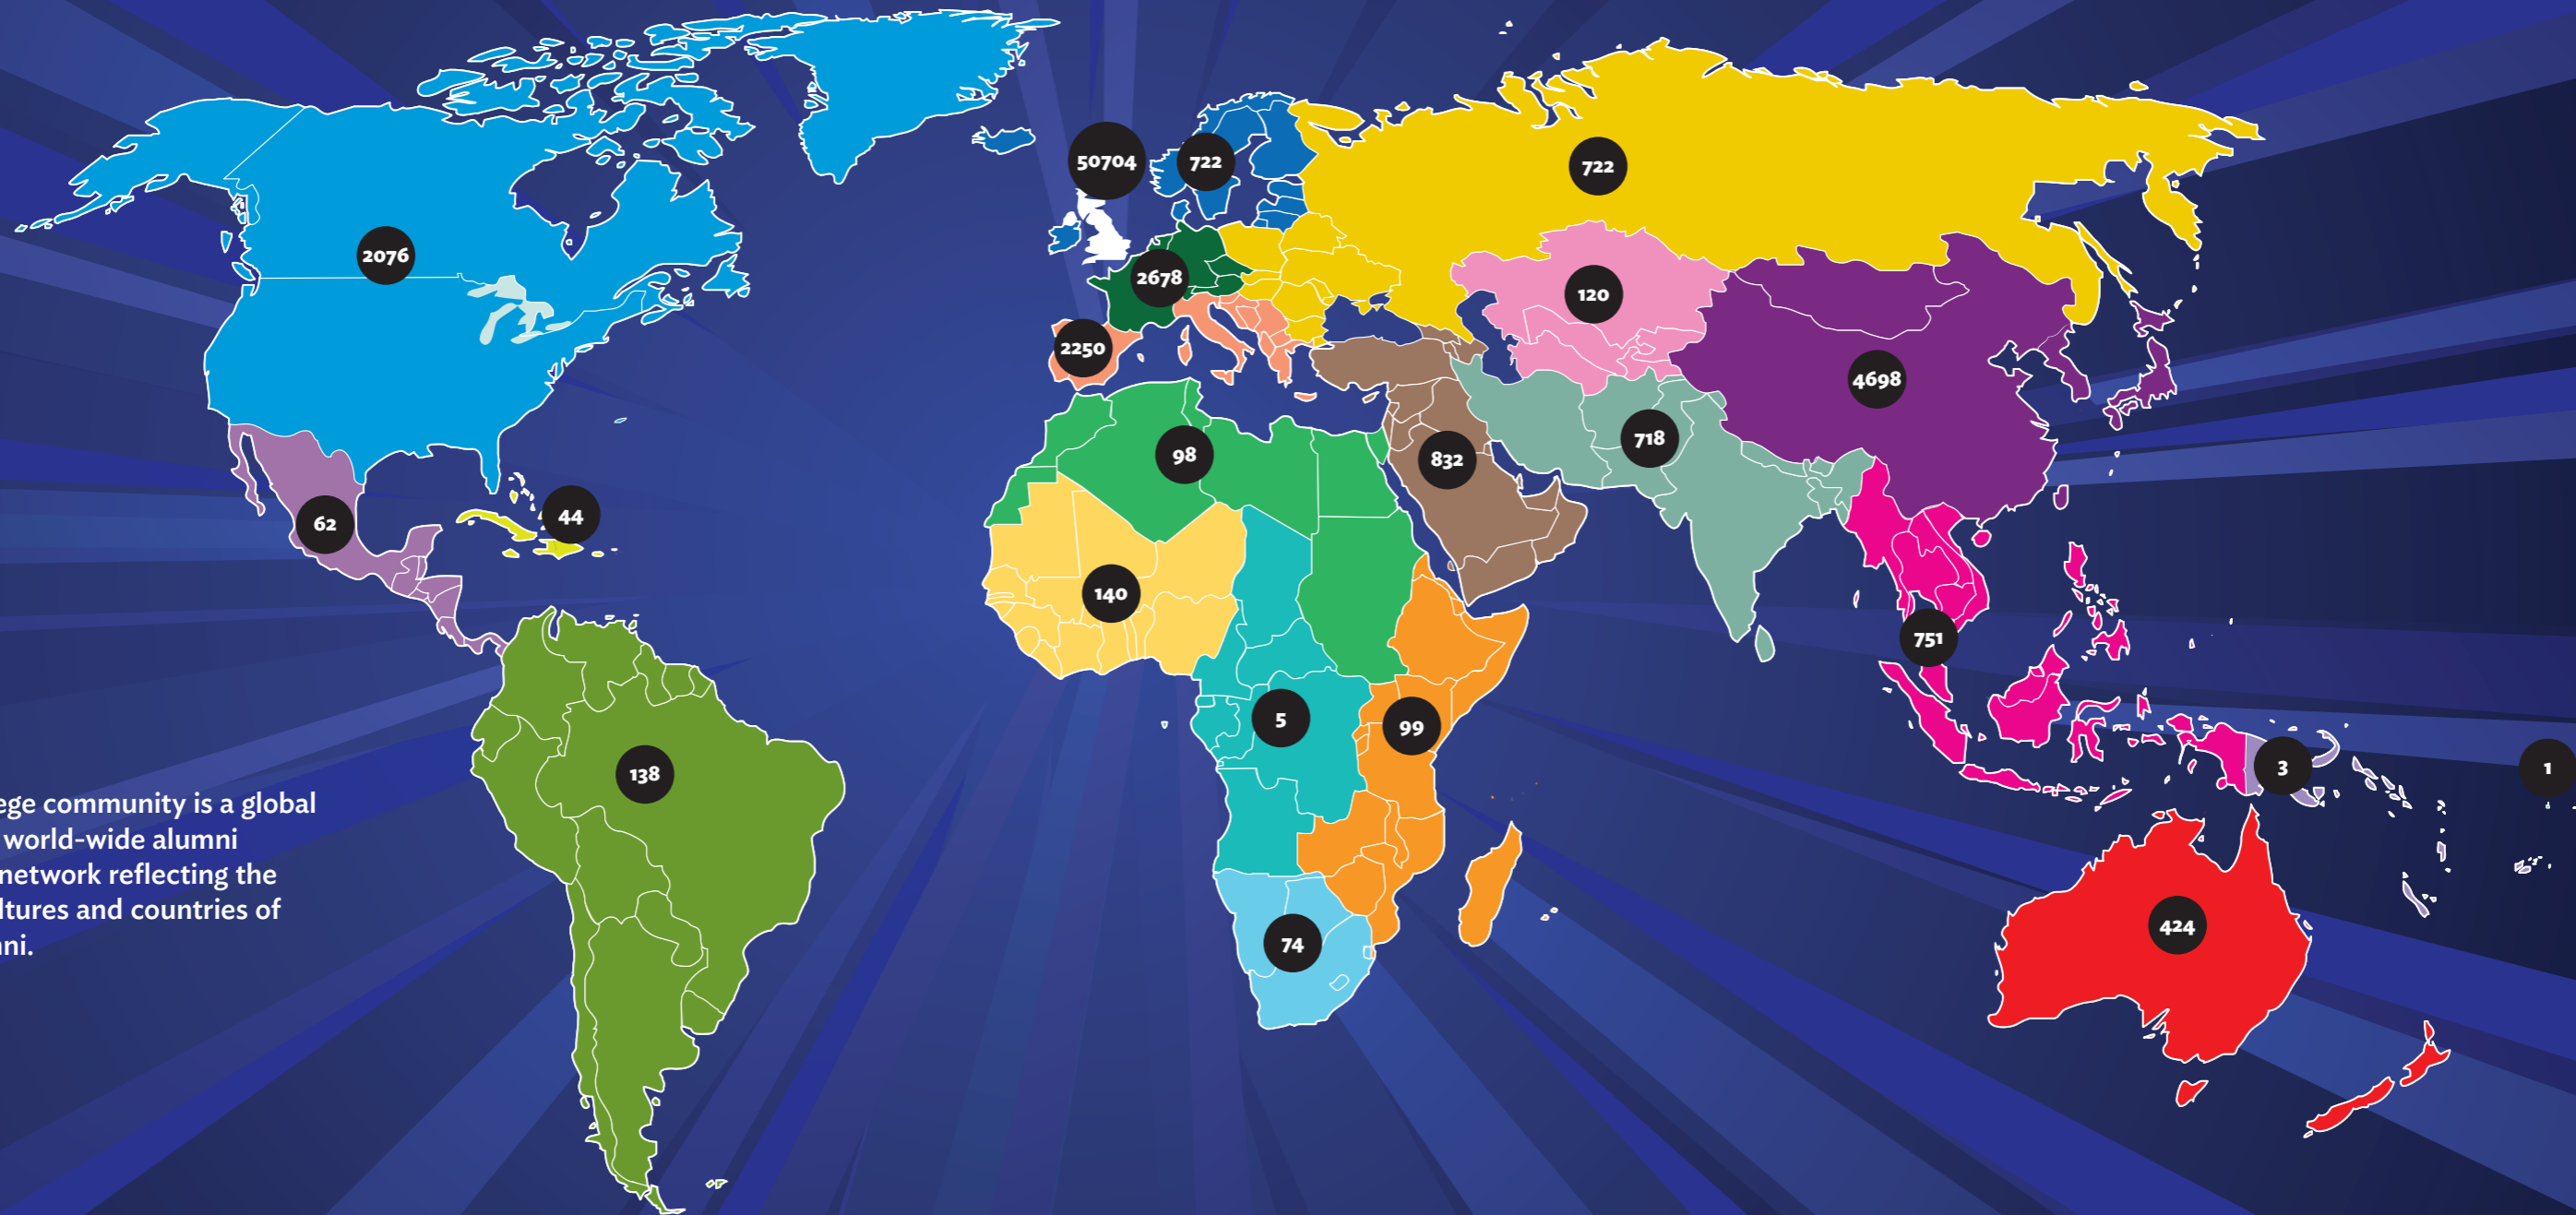

Our World of Alumni

Our college community is a global family, a world-wide alumni support network reflecting the many cultures and countries of our alumni.

Map regions follow the UN classification of continental sub-regions and include the number of alumni in each region

Central America 62

- Costa Rica (2)
- El Salvador (2)
- Honduras (2)
- Mexico (51)
- Panama (5)

Northern America 2076

- Bermuda (3)
- Canada (405)
- USA (1668)

South America 138

- Argentina (17)
- Brazil (58)
- Chile (11)
- Colombia (27)
- Ecuador (4)
- Guyana (2)
- Paraguay (2)
- Peru (8)
- Venezuela (9)

Western Africa 140

- Gambia (1)
- Ghana (30)
- Ivory Coast (1)
- Mali (1)
- Mauritania (1)
- Nigeria (101)
- Senegal (2)
- Sierra Leone (3)

Central Asia 120

- Djibouti (111)
- Kyrgyzstan (1)
- Turkmenistan (1)
- Uzbekistan (7)

Southern Asia 718

- Afghanistan (2)
- Bangladesh (20)
- India (438)
- Iran (51)
- Maldives (1)
- Nepal (1)
- Pakistan (190)
- Sri Lanka (15)

Western Asia 6832

- Abu Dhabi (1)
- Armenia (2)
- Azerbaijan (42)
- Bahrain (20)
- Cyprus (284)
- Georgia (10)
- Iraq (13)
- Israel (26)
- Jordan (29)
- Kuwait (27)
- Lebanon (15)
- Oman (41)
- Palestine (3)
- Qatar (28)
- Saudi Arabia (67)
- Syria (10)
- Turkey (126)
- United Arab Emirates (83)
- Yemen (5)