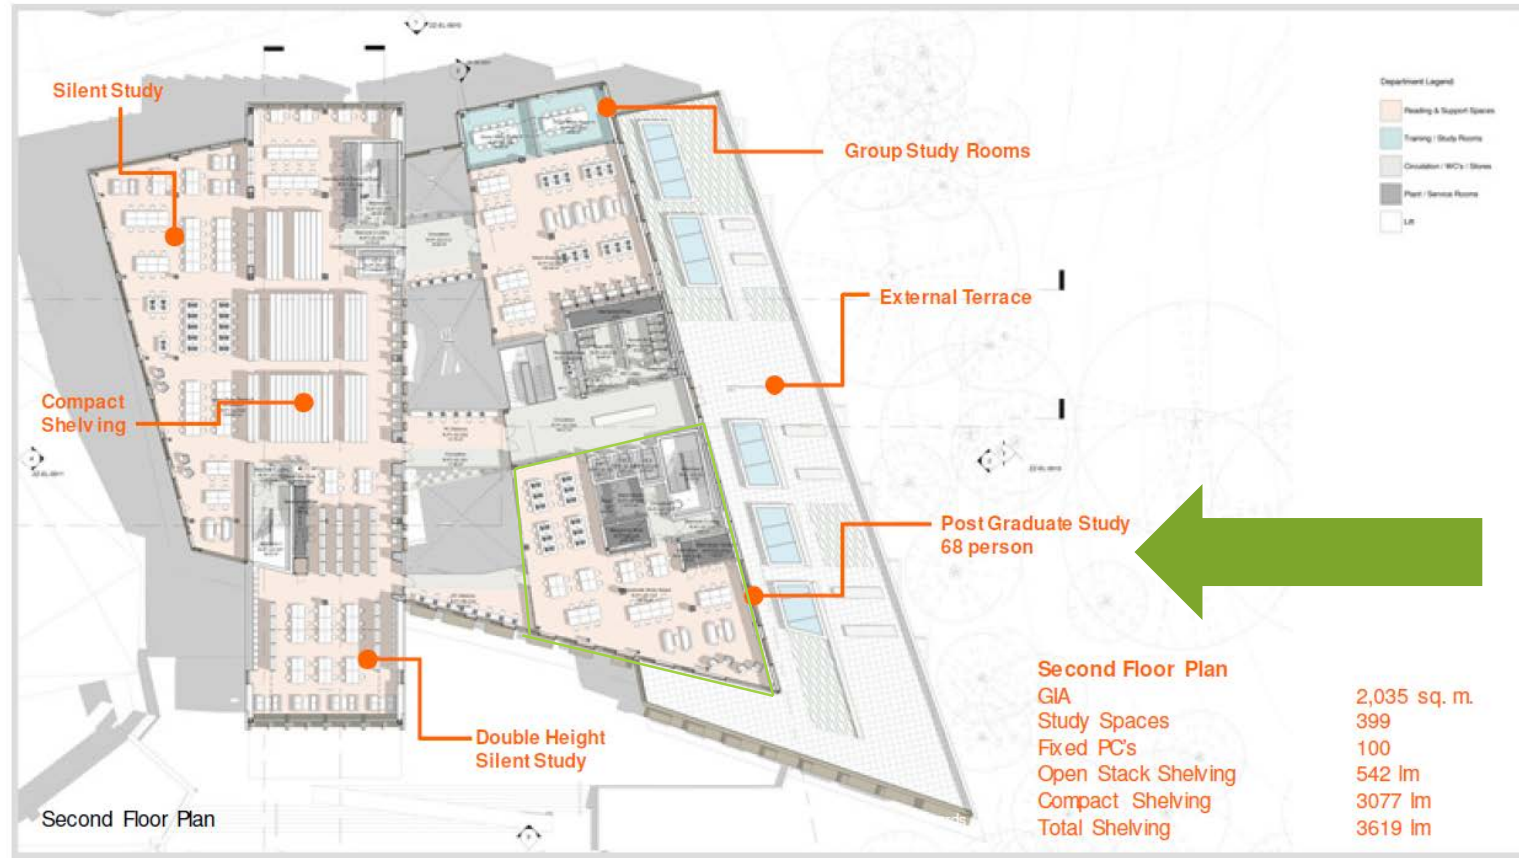

Professor Barry Langford
Associate Dean, Doctoral School

Welcome to the Doctoral School

The Doctoral School

- ❖ Since 2014
- ❖ Building Royal Holloway's research student community
- ❖ Enhancing professional development
- ❖ Social and networking opportunities
- ❖ Events in Egham and central London
- ❖ Monthly Afternoon Teas in the Doctoral Hub*
- ❖ Annual PGR Conference in Summer Term

The Doctoral Hub

Combined study/social space for up to 40 students

Proposed Floor Plans

New Library Opening 2017: 68 Dedicated PGR study spaces

Doctoral School events in 2017-18

- Welcome/Back Party TODAY! 5:30pm
- Academic Jobs Forum (Junior Staff), October 25th 5-7pm
- Research Environment Briefing for PGRs, 1st November 2-5pm
- PGR “Speed Dating” Bedford Square, 8th November 6-8pm
- PGR careers beyond the Academy (November TBA)
- *Next Term and beyond:*
 - *Faculty Challenge*
 - CV building workshop
 - PGR Annual Conference & Summer Party