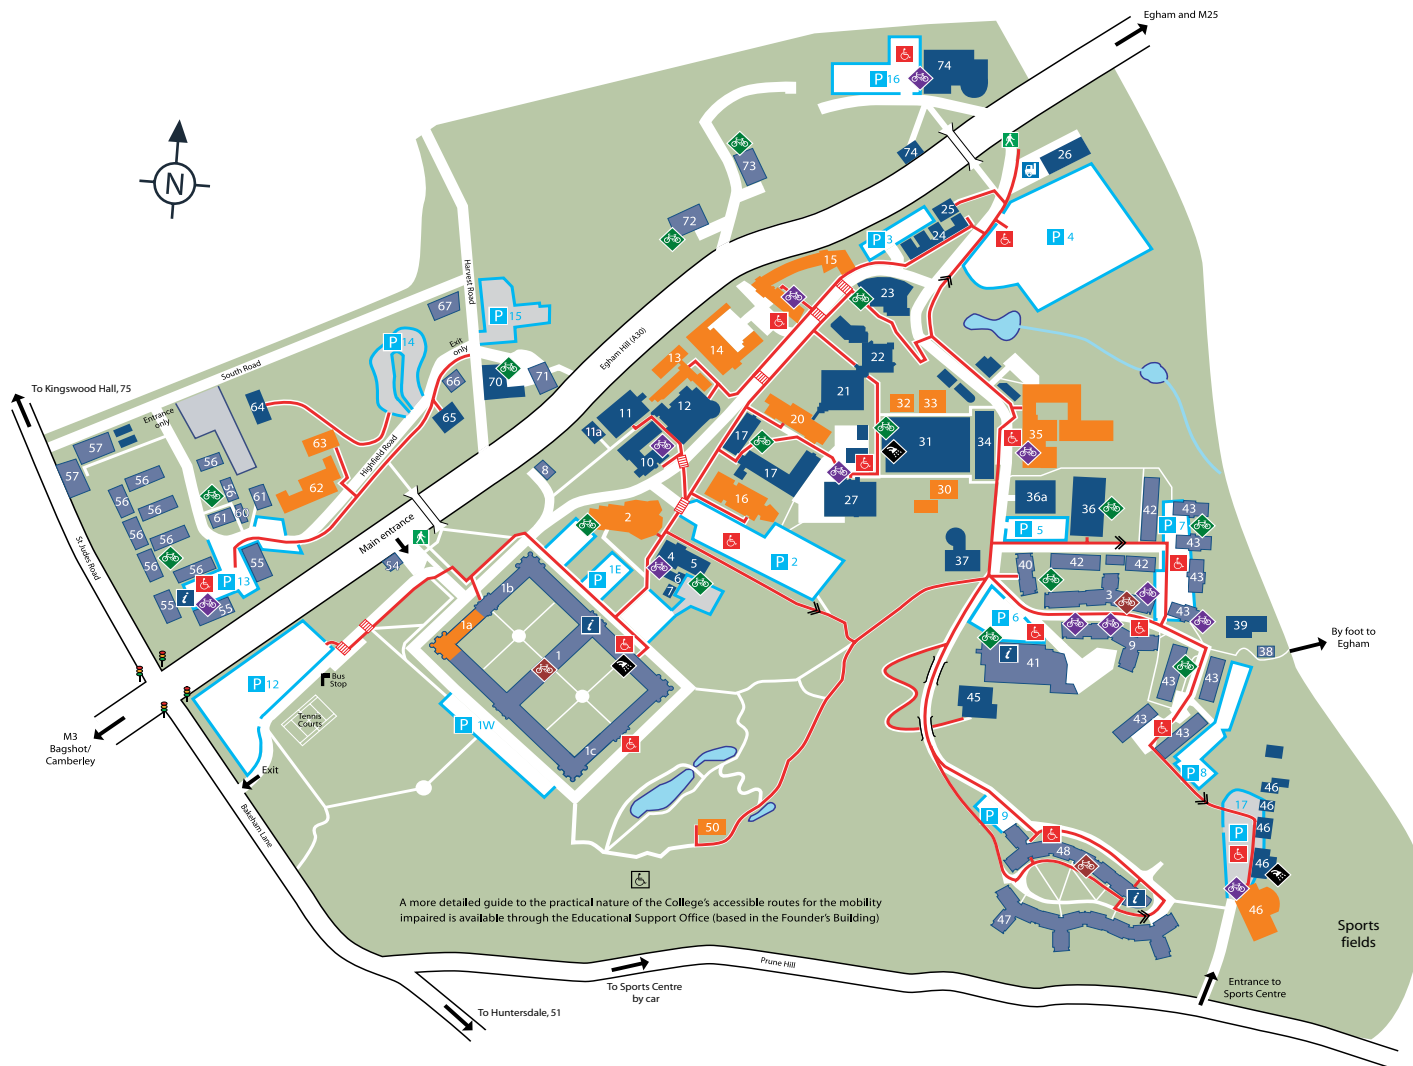

Facilities and services

Bedford Library	27
Boilerhouse	14
Botanic Supply Unit	70
Café Jules	15
Careers Service	20
Chapel	1b
College Administration	1, 51
Computer Centre	10
Crosslands	1
Crosslands Bungalow	
incorporating College Bookshop	4
Electron Microscopy Unit	37
Enterprise Centre, Orchard Building	24
Estates Workshop	26
Founder's Library	1
Garden Lodge, music practice	8
Health Centre	1
Huntersdale	51
Jane Holloway Lecture Hall	50
Laundry, Muslim Prayer Room	5
Library Depository	39
Nursery	64
Main Lecture Theatre	1
Medicine & Stumble Inn	45
Munro Fox Lecture Theatre	32
Munro Fox Lab & Seminar Room	33
Santander Bank	7
Picture Gallery	1a
Sports Centre & Fields	46
Student Administration Centre	4
Students' Union	23
The Hub/Imagine	41
The Store on Campus	6
Wetton's Annexe	63
Windsor Building	2
Woodlands Cottage, music practice	66

Residences

Beeches	72
Butler Hall	3
Chestnuts	73
Depository Lodge	38
Founder's Building	1
Gate Lodge	54
Gowar Hall incl. Sang Il Lee Hall	48
Harvest Road No 1	67
The Hub	41
Highfield Close	57
Highfield Cottage	60
Highfield Court	55
Kingswood Hall	75
Penrose Court (Flats)	61
Penrose Court (Houses)	56
Reception & Hub	41
Reid Hall	42
Runnymede Halls 1 & 2	43
Tuke Hall	9
Wedderburn Hall	47
Williams Annexe	11a
Williamson Hall	40
Woodlands	65

☒ Non-accessible Buildings

Key

Exam sites	Car parks (1-17)	Gradient direction	Information	Bike rack - covered
Campus buildings	Gravel car parks	Zebra crossing	Pedestrian access only	Bike rack - uncovered
Residences	Accessible route	Accessible parking space	Bike rack - internal	Showers available to cyclists