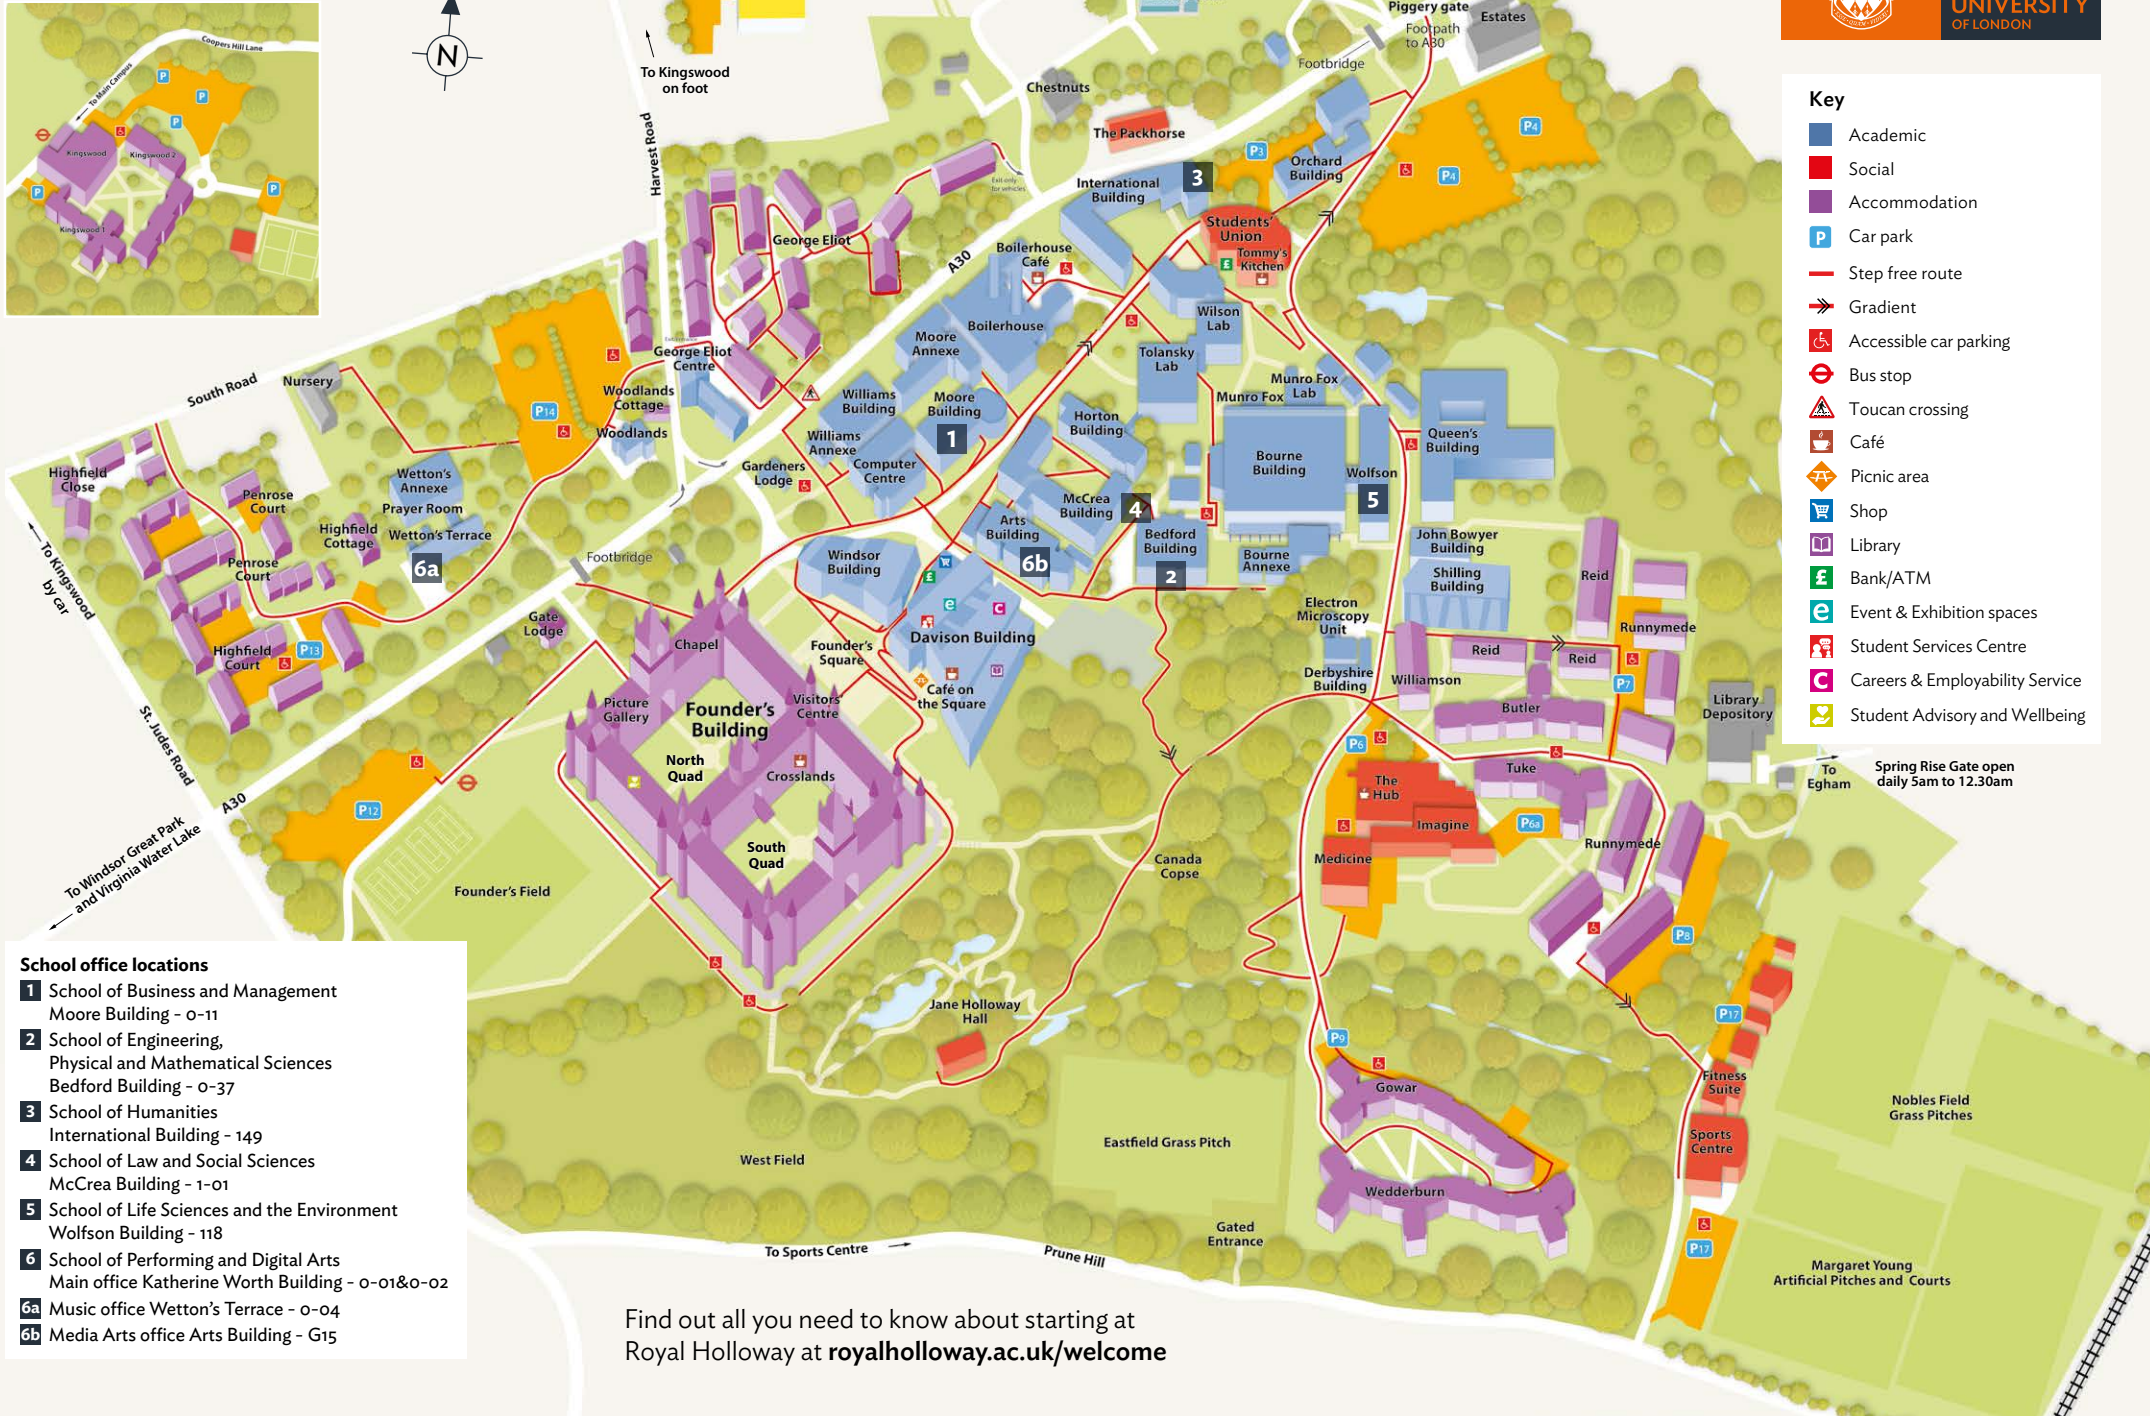

Our campus

Kingswood

Key

- Academic
- Social
- Accommodation
- Car park
- Step free route
- Gradient
- Accessible car parking
- Bus stop
- Toucan crossing
- Café
- Picnic area
- Shop
- Library
- Bank/ATM
- Event & Exhibition spaces
- Student Services Centre
- Careers & Employability Service
- Student Advisory and Wellbeing

- School office locations**
- 1** School of Business and Management
Moore Building - 0-11
 - 2** School of Engineering,
Physical and Mathematical Sciences
Bedford Building - 0-37
 - 3** School of Humanities
International Building - 149
 - 4** School of Law and Social Sciences
McCrea Building - 1-01
 - 5** School of Life Sciences and the Environment
Wolfson Building - 118
 - 6** School of Performing and Digital Arts
Main office Katherine Worth Building - 0-01&0-02
 - 6a** Music office Wetton's Terrace - 0-04
 - 6b** Media Arts office Arts Building - G15

Find out all you need to know about starting at Royal Holloway at royalholloway.ac.uk/welcome

To Egham Spring Rise Gate open daily 5am to 12.30am

Academic locations

School offices

School of Business and Management	Moore Building - 0-11
School of Engineering, Physical and Mathematical Sciences	Bedford Building - 0-37
School of Humanities	International Building - 149
School of Law and Social Sciences	McCrea Building - 1-01
School of Life Sciences and the Environment	Wolfson Building - 118
School of Performing and Digital Arts	Main office - Katherine Worth Building - 0-01 & 0-02 Music office - Wetton's Terrace - 0-04 Media Arts office - Arts Building - G15