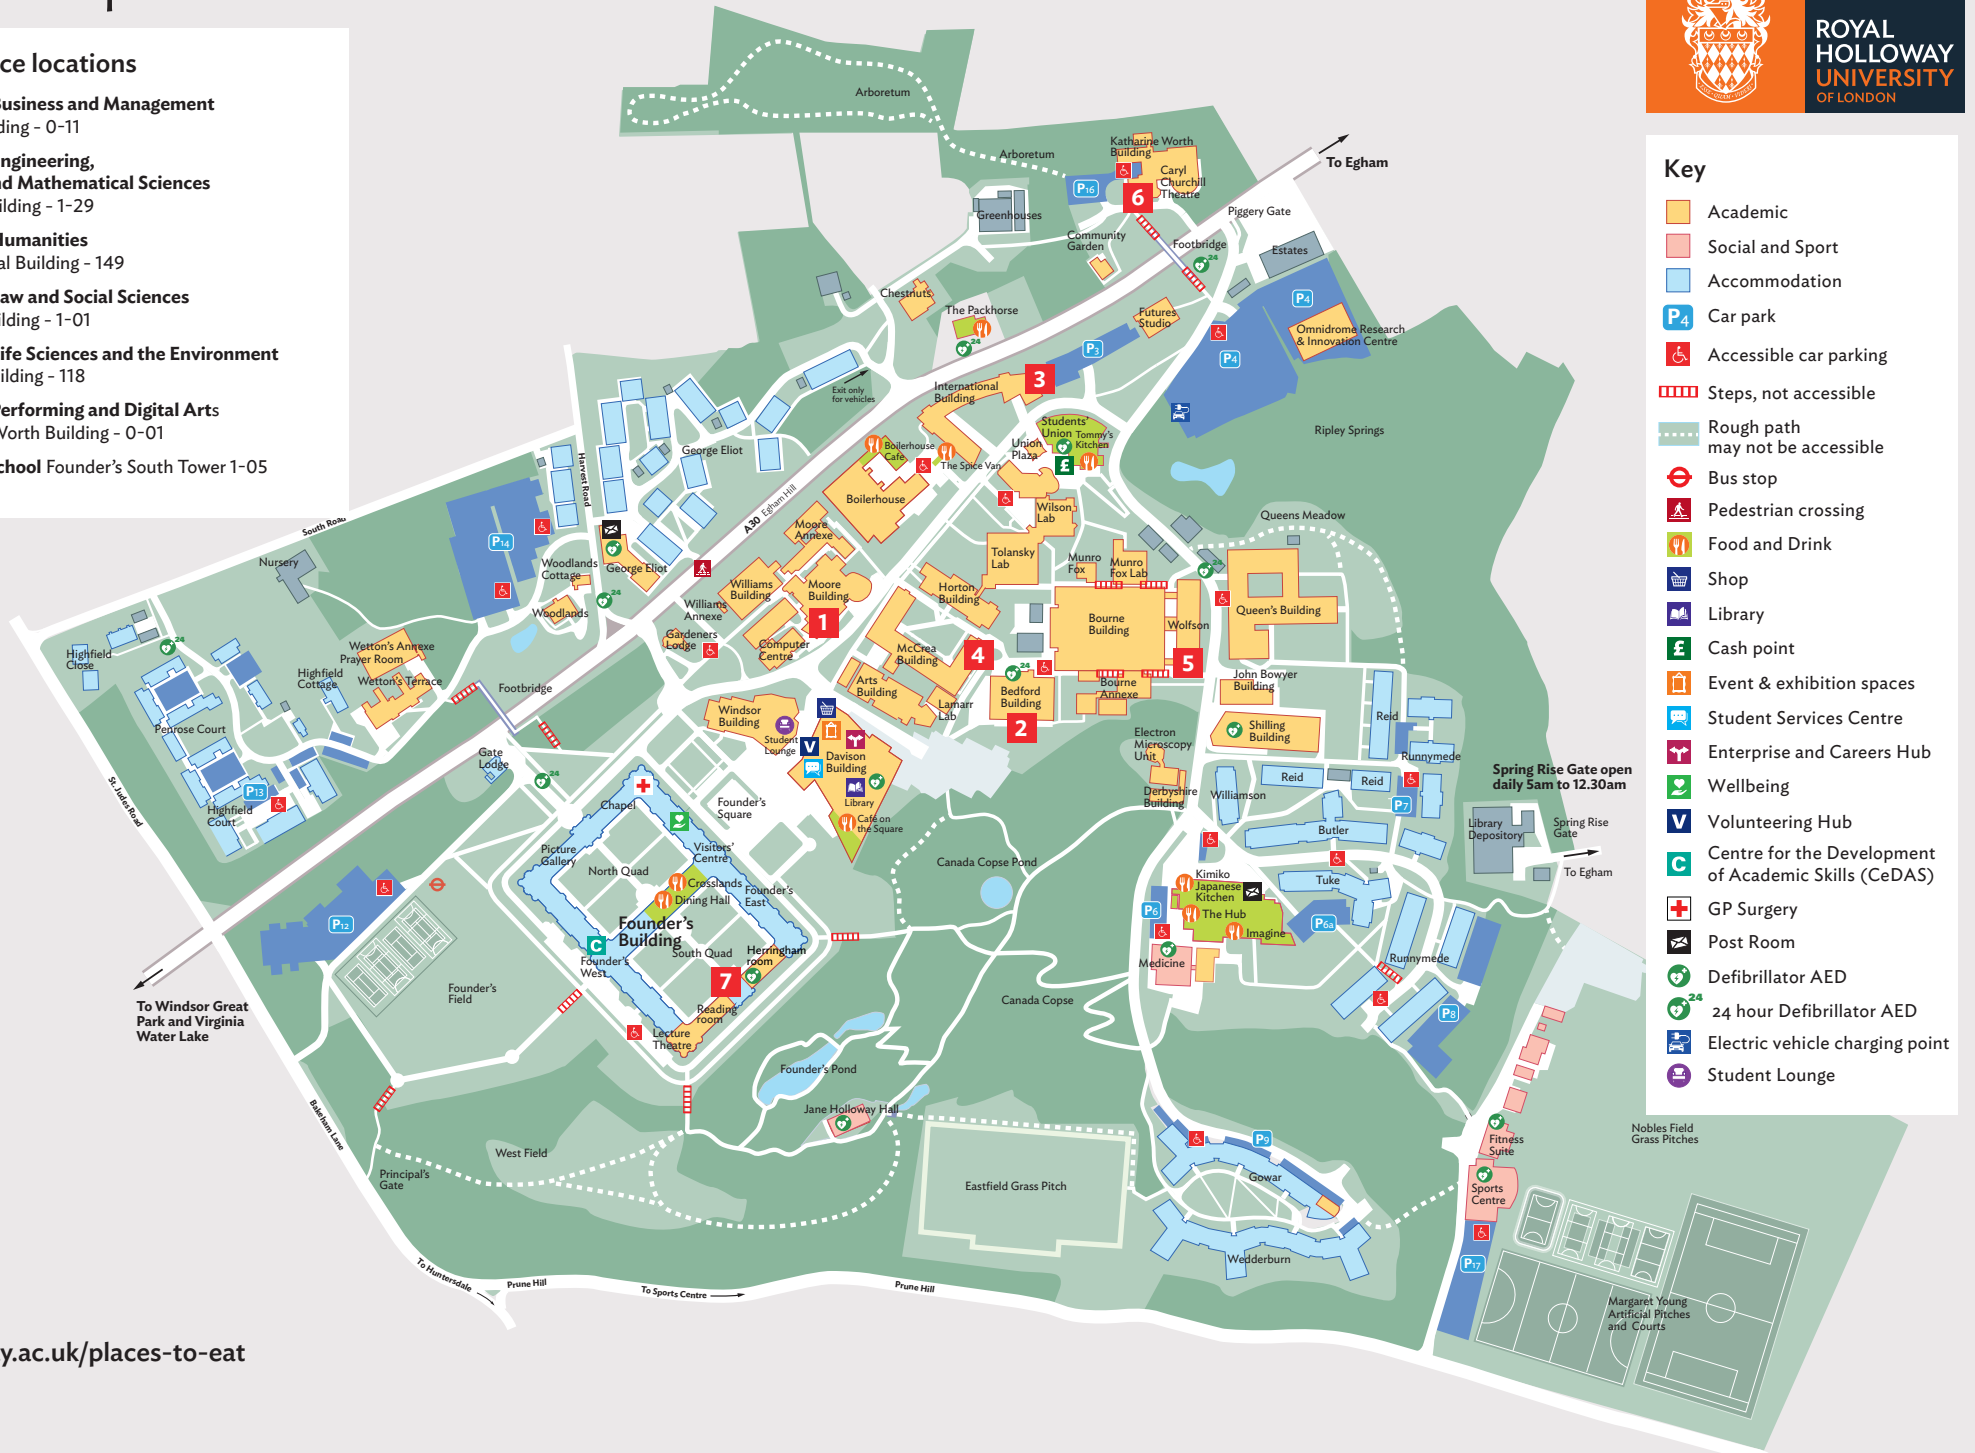

# Our campus

## School office locations

- 1 School of Business and Management**  
Moore Building - 0-11
- 2 School of Engineering, Physical and Mathematical Sciences**  
Bedford Building - 1-29
- 3 School of Humanities**  
International Building - 149
- 4 School of Law and Social Sciences**  
McCrea Building - 1-01
- 5 School of Life Sciences and the Environment**  
Wolfson Building - 118
- 6 School of Performing and Digital Arts**  
Katherine Worth Building - 0-01
- 7 Doctoral School Founder's South Tower 1-05**

## Key

- Academic
- Social and Sport
- Accommodation
- Car park
- Accessible car parking
- Steps, not accessible
- Rough path may not be accessible
- Bus stop
- Pedestrian crossing
- Food and Drink
- Shop
- Library
- Cash point
- Event & exhibition spaces
- Student Services Centre
- Enterprise and Careers Hub
- Wellbeing
- Volunteering Hub
- Centre for the Development of Academic Skills (CeDAS)
- GP Surgery
- Post Room
- Defibrillator AED
- 24 hour Defibrillator AED
- Electric vehicle charging point
- Student Lounge