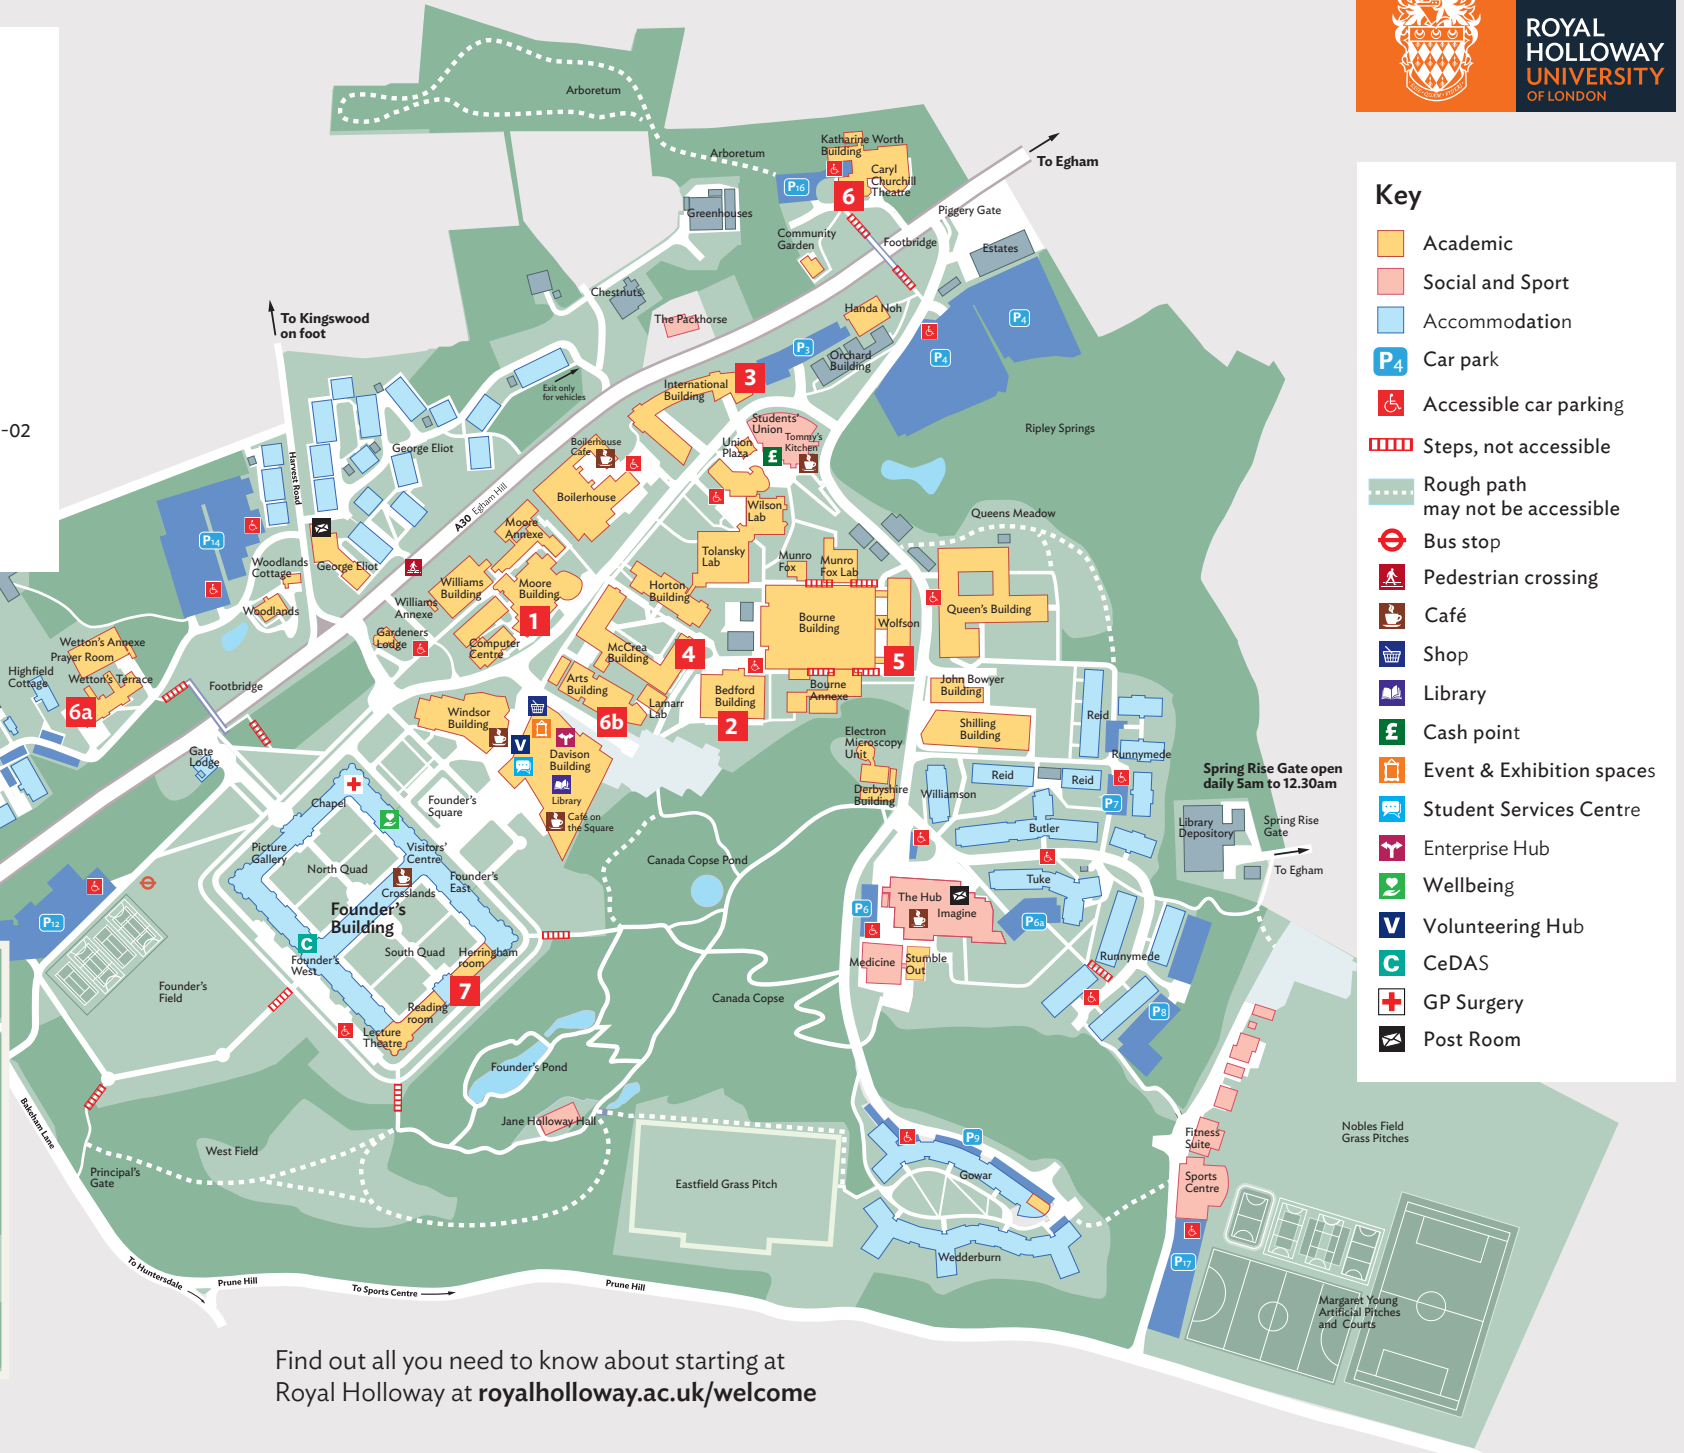

Our campus

School office locations

- 1 School of Business and Management**
Moore Building - 0-11
- 2 School of Engineering, Physical and Mathematical Sciences**
Bedford Building - 0-37
- 3 School of Humanities**
International Building - 149
- 4 School of Law and Social Sciences**
McCrea Building - 1-01
- 5 School of Life Sciences and the Environment**
Wolfson Building - 118
- 6 School of Performing and Digital Arts**
Main office Katherine Worth Building - 0-01 & 0-02
- 6a Music office** Wetton's Terrace - 0-04
- 6b Media Arts office** Arts Building - G15
- 7 Doctoral School** Founder's South Tower 1-05

Kingswood

Key

- Academic
- Social and Sport
- Accommodation
- Car park
- Accessible car parking
- Steps, not accessible
- Rough path may not be accessible
- Bus stop
- Pedestrian crossing
- Café
- Shop
- Library
- Cash point
- Event & Exhibition spaces
- Student Services Centre
- Enterprise Hub
- Wellbeing
- Volunteering Hub
- CeDAS
- GP Surgery
- Post Room

Find out all you need to know about starting at Royal Holloway at royalholloway.ac.uk/welcome

Academic locations

School offices	
School of Business and Management	Moore Building - 0-11
School of Engineering, Physical and Mathematical Sciences	Bedford Building - 0-37
School of Humanities	International Building - 149
School of Law and Social Sciences	McCrea Building - 1-01
School of Life Sciences and the Environment	Wolfson Building - 118
School of Performing and Digital Arts	Main office - Katherine Worth Building - 0-01 & 0-02 Music office - Wetton's Terrace - 0-04 Media Arts office - Arts Building - G15
Doctoral School	Founder's South Tower 1-05

Founder's Building	
FOUNDERS-LT	Founder's Lecture Theatre
HERRINGHAM-A	Herringham Room A (East)
HERRINGHAM-B	Herringham Room B (West)

George Eliot Centre	
ELIOT-1-01	Room 1
ELIOT-1-02	Room 2
ELIOT-1-03	Room 3
ELIOT-1-04	Room 4