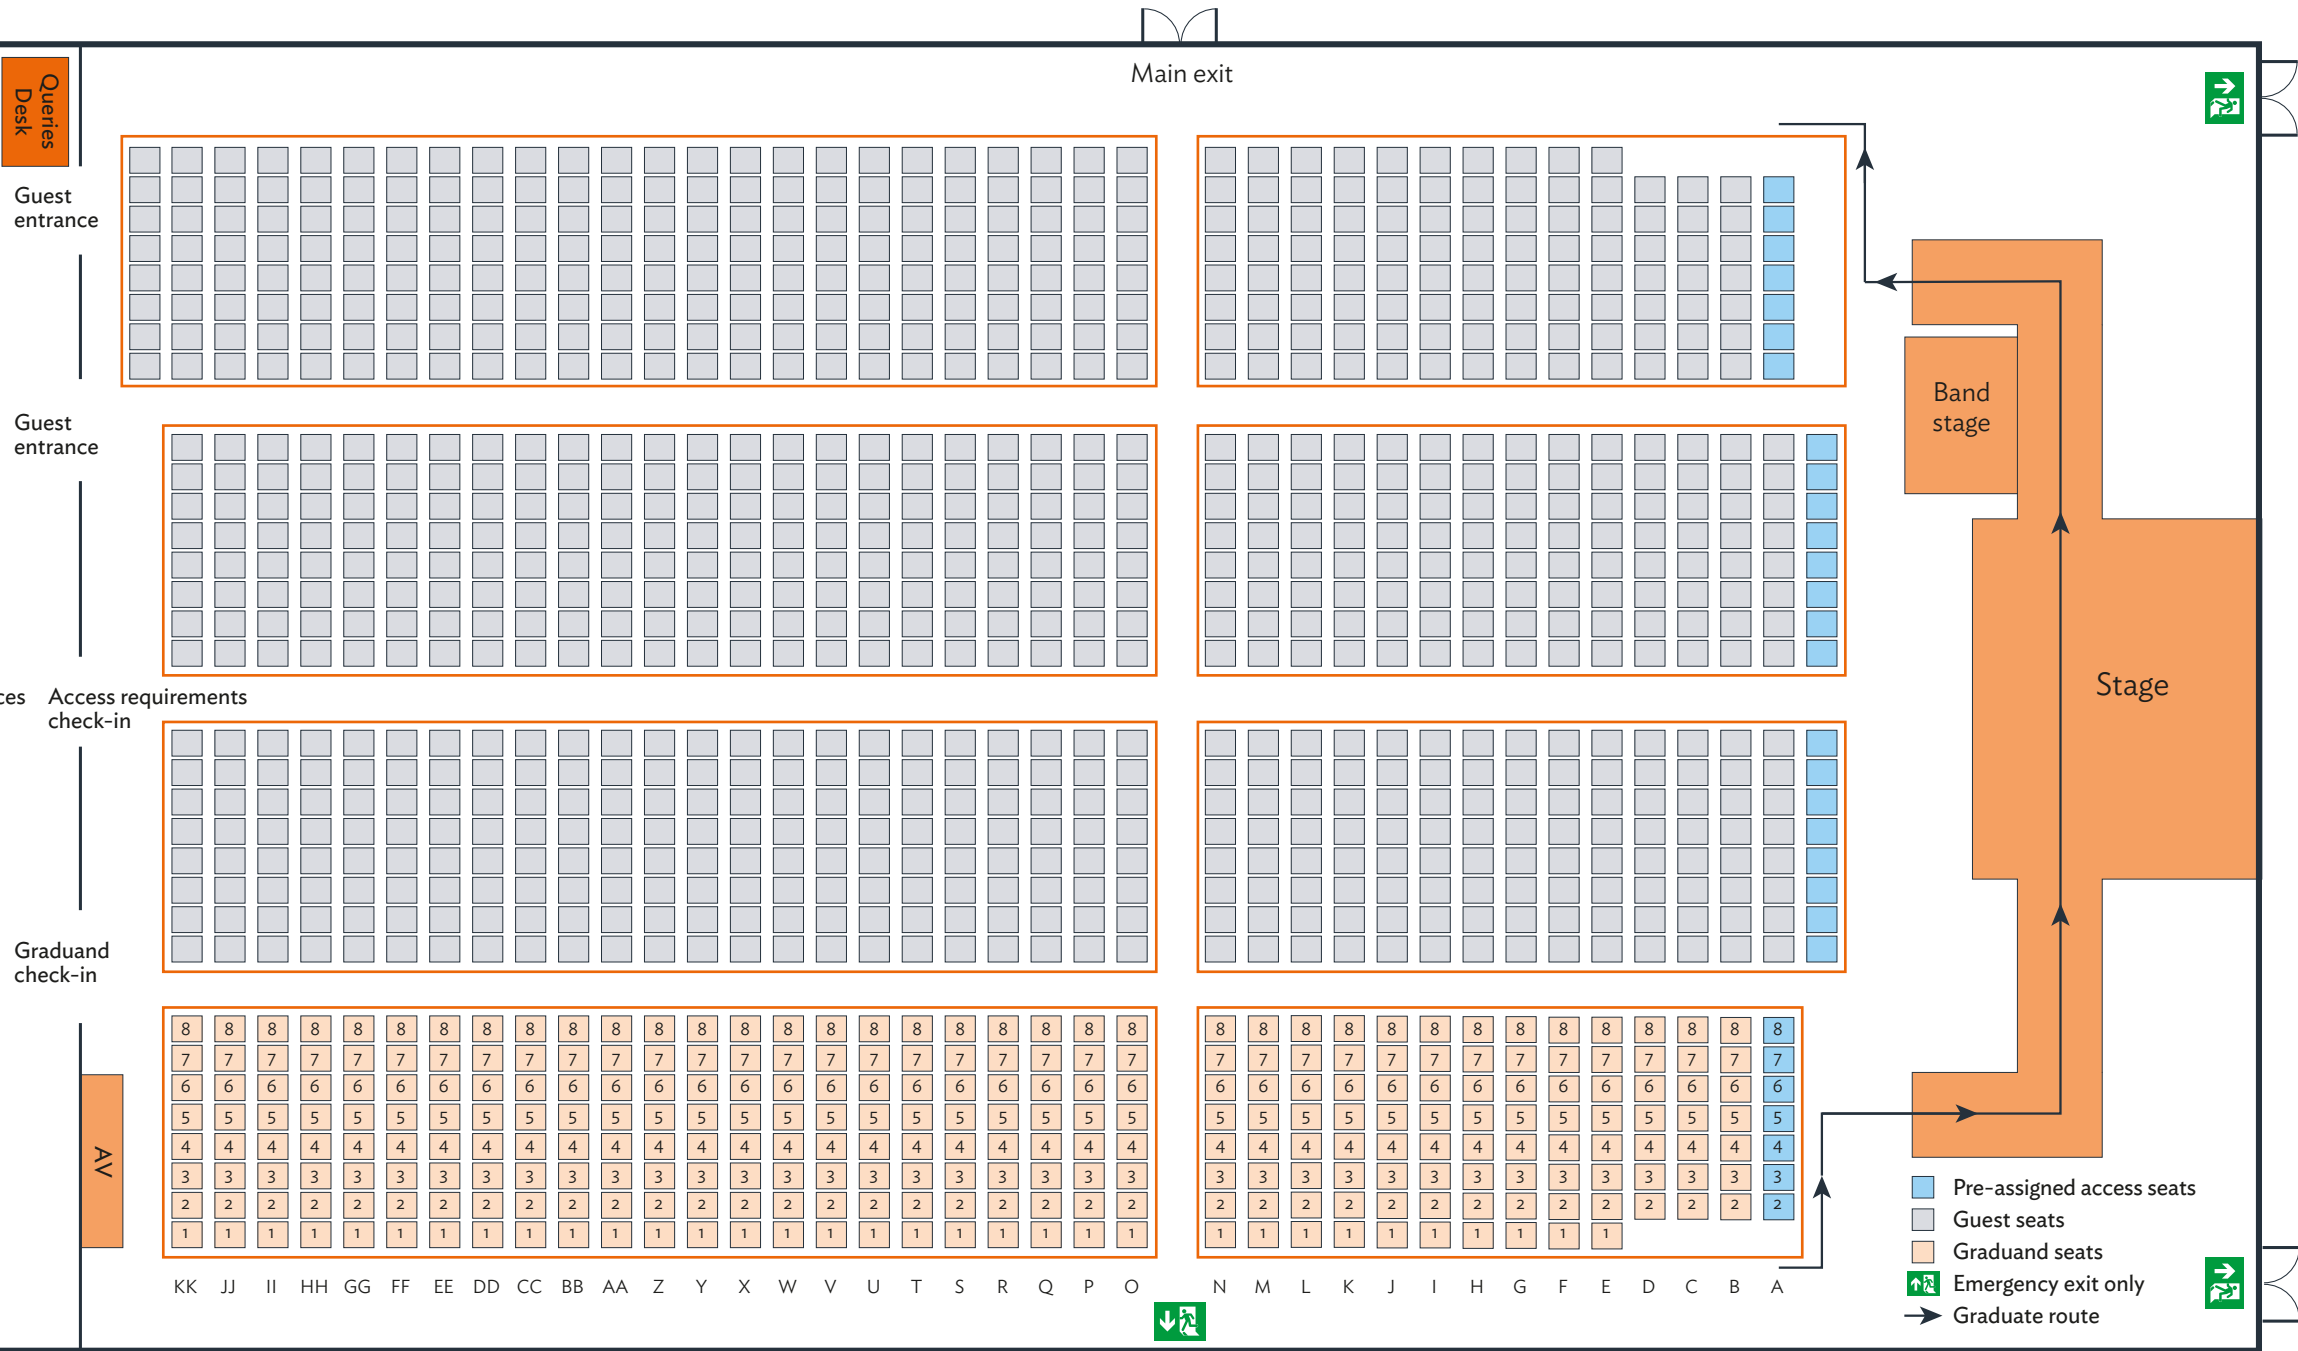

Founder's
 Pond

Windsor Building

Gown
 returns

**Founder's
 Square**

Reception

Ice cream
 bar

Departmental
 photographs

Graduation registration
 Graduand assembly
 Gown hire
 Cloakroom
 Baby changing facilities
 Photography studios
 and sales desk
 Florist
 Ticket sales

Student
 Union Shop

Merchandise

Spice Van

Café on the
 Square

Key

- Pre ceremony activity - registration, gowning and photography
- Ceremony venue and live stream
- Receptions
- Refreshments
- Open spaces
- Route to ceremony venue - step free
- Step free route to departmental photos and reception
- Route to departmental photos and reception
- Steps, not accessible
- Bus stop
- Top photo spots

Toilets can be found outside the Hall please exit via the entrances and turn left.