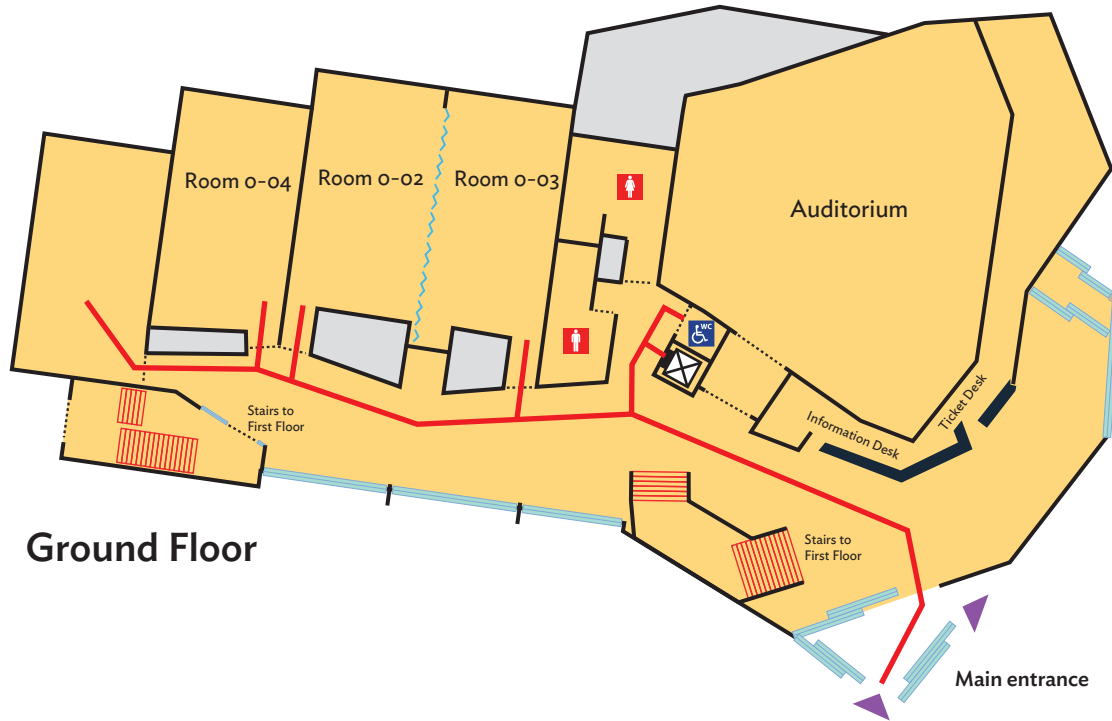

Campus map

Access guide

Key

- | | | | |
|---|---------------------|---|-------------------------------------|
|  | Academic |  | Accessible route |
|  | Accommodation |  | Accessible car parking |
|  | Car park |  | Steps, not accessible |
|  | Bus stop |  | Rough path
may not be accessible |
|  | Pedestrian crossing | | |

Founder's Building

Access guide

Ground Floor

First Floor

Key

- Accessible route
- ▶ Main Entrance
- First floor at ground level
- ♿ Accessible Parking Space
- ♿ Disabled Toilet
- ⊠ Lift
- L Service Lift
- Door
- Ramp
- ▣▣▣ Steps, not accessible
- ≈ Low Level Telephones
- 📡 Loop System
- 1 Founder's Reception
- 2 Security
- 3 RCS (Residence & Catering Services)
- 4 Fees Office
- 5 Main Lecture Theatre
- 6 Library
- 7 Chapel
- 8 Entrance to Picture Gallery
- 9 Student Health Centre
- 10 Chaplains' Office
- 11 Student Counselling Service
- 12 Support and Advisory Services
- 13 Educational Support Office
- 14 Head of Support and Advisory Services
- 15 Fee Payment Centre
- 16 Registry

Windsor Building

Access guide

Ground Floor

First Floor

Key

- Accessible route
- ▶ Main Entrance
- ⋯⋯ Door
- ▨ Steps, not accessible
- Disabled Toilet
- Toilet
- Lift

For more accessibility information, visit
www.accessable.co.uk/royal-holloway-university-of-london