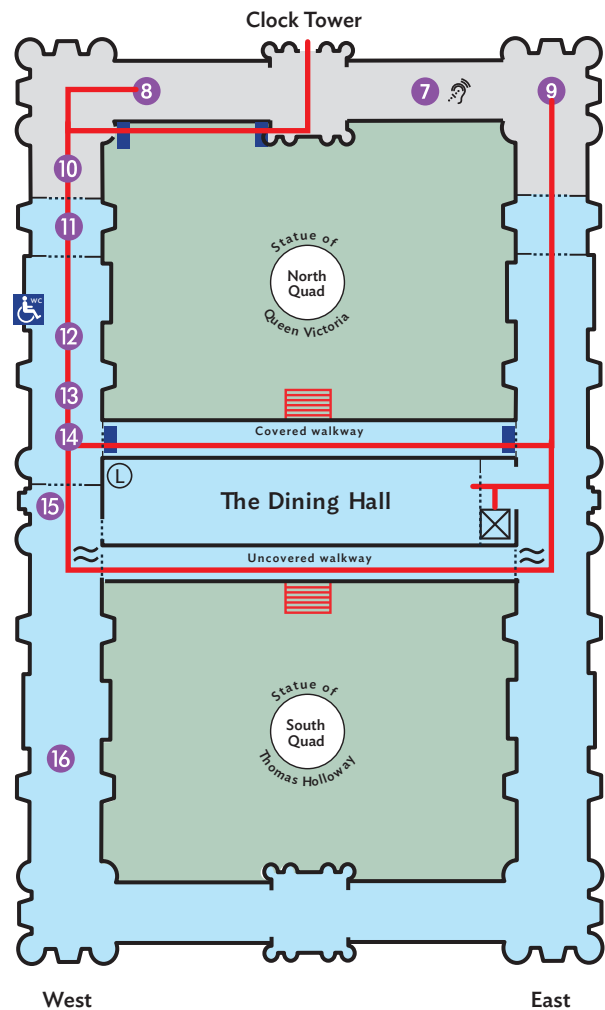

Campus map

Access guide

Key

- | | | | |
|---|---------------------|---|-------------------------------------|
|  | Academic |  | Accessible route |
|  | Accommodation |  | Accessible car parking |
|  | Car park |  | Steps, not accessible |
|  | Bus stop |  | Rough path
may not be accessible |
|  | Pedestrian crossing | | |

Founder's Building

Access guide

Ground Floor

First Floor

Key

- Accessible route
- ▶ Main Entrance
- First floor at ground level
- ♿ Accessible Parking Space
- ♿ Disabled Toilet
- ⊠ Lift
- L Service Lift
- Door
- Ramp
- ▣▣▣ Steps, not accessible
- ≈ Low Level Telephones
- 📡 Loop System
- 1 Founder's Reception
- 2 Security
- 3 RCS (Residence & Catering Services)
- 4 Fees Office
- 5 Main Lecture Theatre
- 6 Library
- 7 Chapel
- 8 Entrance to Picture Gallery
- 9 Student Health Centre
- 10 Chaplains' Office
- 11 Student Counselling Service
- 12 Support and Advisory Services
- 13 Educational Support Office
- 14 Head of Support and Advisory Services
- 15 Fee Payment Centre
- 16 Registry

Windsor Building

Access guide

Ground Floor

First Floor

Key

- Accessible route
- ▶ Main Entrance
- ⋯⋯ Door
- ▨ Steps, not accessible
- Disabled Toilet
- Toilet
- Lift

For more accessibility information, visit
www.accessable.co.uk/royal-holloway-university-of-london