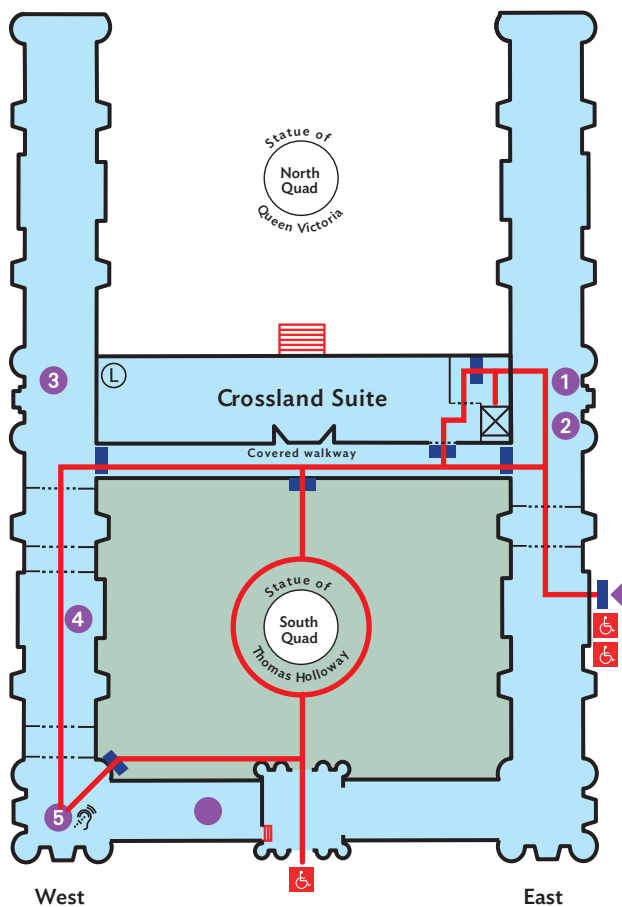

Campus map

Access guide

Key

- | | | | |
|---|---------------------|---|-------------------------------------|
|  | Academic |  | Accessible route |
|  | Accommodation |  | Accessible car parking |
|  | Car park |  | Steps, not accessible |
|  | Bus stop |  | Rough path
may not be accessible |
|  | Pedestrian crossing | | |

Founder's Building

Access guide

Ground Floor

First Floor

Key

- Accessible route
- ▶ Main Entrance
- First floor at ground level
- ♿ Accessible Parking Space
- ♿ Disabled Toilet
- ⊠ Lift
- L Service Lift
- Door
- Ramp
- ▣▣▣ Steps, not accessible
- ≈ Low Level Telephones
- 📡 Loop System
- 1 Founder's Reception
- 2 Security
- 3 RCS (Residence & Catering Services)
- 4 Fees Office
- 5 Main Lecture Theatre
- 6 Library
- 7 Chapel
- 8 Entrance to Picture Gallery
- 9 Student Health Centre
- 10 Chaplains' Office
- 11 Student Counselling Service
- 12 Support and Advisory Services
- 13 Educational Support Office
- 14 Head of Support and Advisory Services
- 15 Fee Payment Centre
- 16 Registry

Windsor Building

Access guide

Ground Floor

First Floor

Key

- Accessible route
- ▶ Main Entrance
- ⋯⋯ Door
- ▨ Steps, not accessible
- Disabled Toilet
- Toilet
- Lift

For more accessibility information, visit
www.accessable.co.uk/royal-holloway-university-of-london