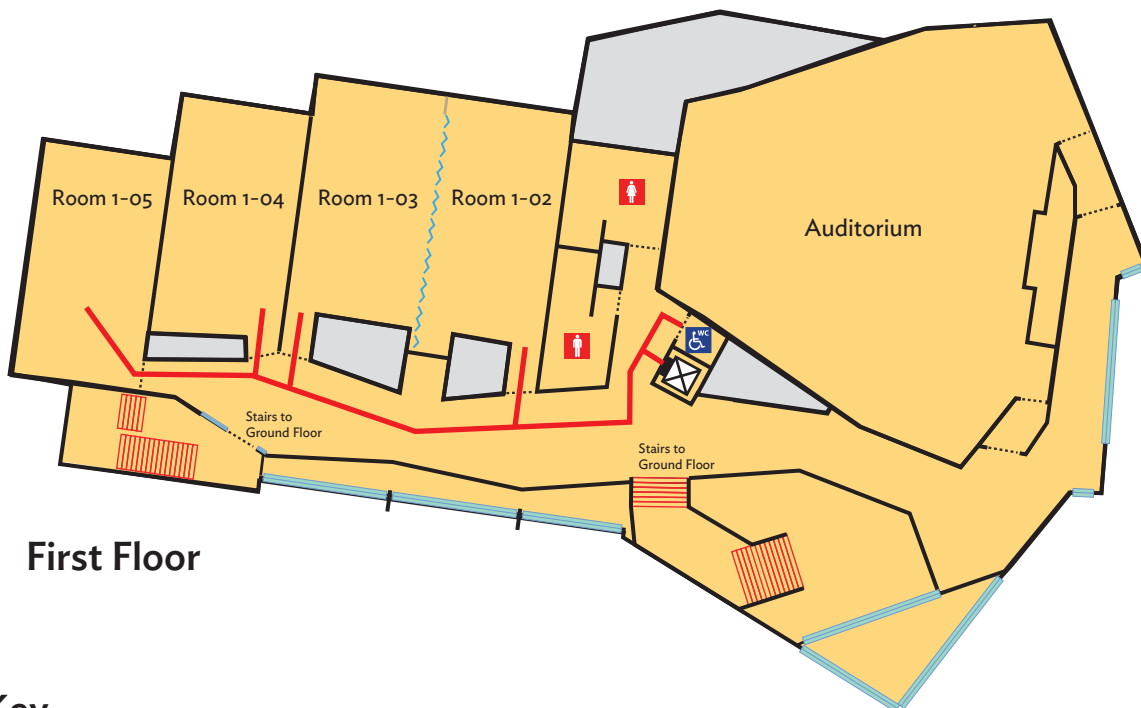

Campus map

Access guide

Key

- | | | | |
|---|---------------------|---|-------------------------------------|
|  | Academic |  | Accessible route |
|  | Accommodation |  | Accessible car parking |
|  | Car park |  | Steps, not accessible |
|  | Bus stop |  | Rough path
may not be accessible |
|  | Pedestrian crossing | | |

Founder's Building

Access guide

Ground Floor

First Floor

Key

- Accessible route
- ▶ Main Entrance
- First floor at ground level
- ♿ Accessible Parking Space
- ♿ Disabled Toilet
- ⊠ Lift
- L Service Lift
- Door
- Ramp
- ▣▣▣ Steps, not accessible
- ≈ Low Level Telephones
- 📡 Loop System
- 1 Founder's Reception
- 2 Security
- 3 RCS (Residence & Catering Services)
- 4 Fees Office
- 5 Main Lecture Theatre
- 6 Library
- 7 Chapel
- 8 Entrance to Picture Gallery
- 9 Student Health Centre
- 10 Chaplains' Office
- 11 Student Counselling Service
- 12 Support and Advisory Services
- 13 Educational Support Office
- 14 Head of Support and Advisory Services
- 15 Fee Payment Centre
- 16 Registry

Windsor Building

Access guide

Ground Floor

First Floor

Key

- Accessible route
- ▶ Main Entrance
- ⋯⋯ Door
- ▨ Steps, not accessible
- Disabled Toilet
- Toilet
- Lift

For more accessibility information, visit
www.accessable.co.uk/royal-holloway-university-of-london