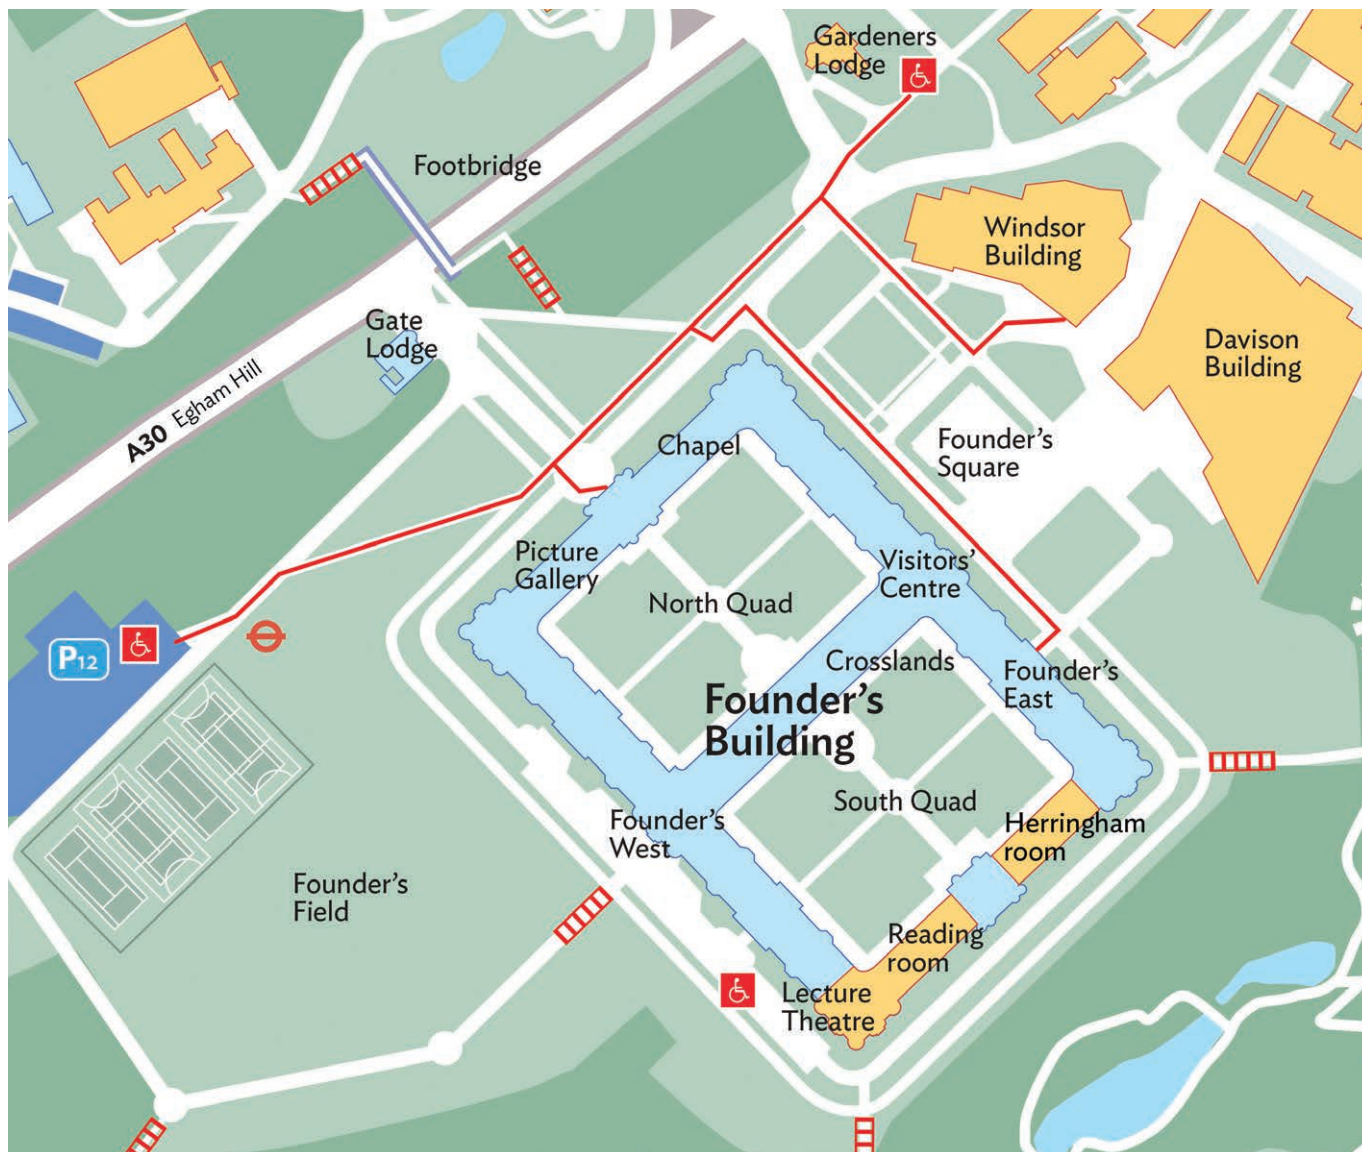

Campus map

Access guide

Key

- | | | | |
|---|---------------------|---|-------------------------------------|
|  | Academic |  | Accessible route |
|  | Accommodation |  | Accessible car parking |
|  | Car park |  | Steps, not accessible |
|  | Bus stop |  | Rough path
may not be accessible |
|  | Pedestrian crossing | | |

Founder's Building

Access guide

Ground Floor

First Floor

Key

- Accessible route
- ▶ Main Entrance
- First floor at ground level
- ♿ Accessible Parking Space
- ♿ Disabled Toilet
- ⊠ Lift
- L Service Lift
- Door
- Ramp
- ▣▣▣ Steps, not accessible
- ≈ Low Level Telephones
- 📡 Loop System
- 1 Founder's Reception
- 2 Security
- 3 RCS (Residence & Catering Services)
- 4 Fees Office
- 5 Main Lecture Theatre
- 6 Library
- 7 Chapel
- 8 Entrance to Picture Gallery
- 9 Student Health Centre
- 10 Chaplains' Office
- 11 Student Counselling Service
- 12 Support and Advisory Services
- 13 Educational Support Office
- 14 Head of Support and Advisory Services
- 15 Fee Payment Centre
- 16 Registry