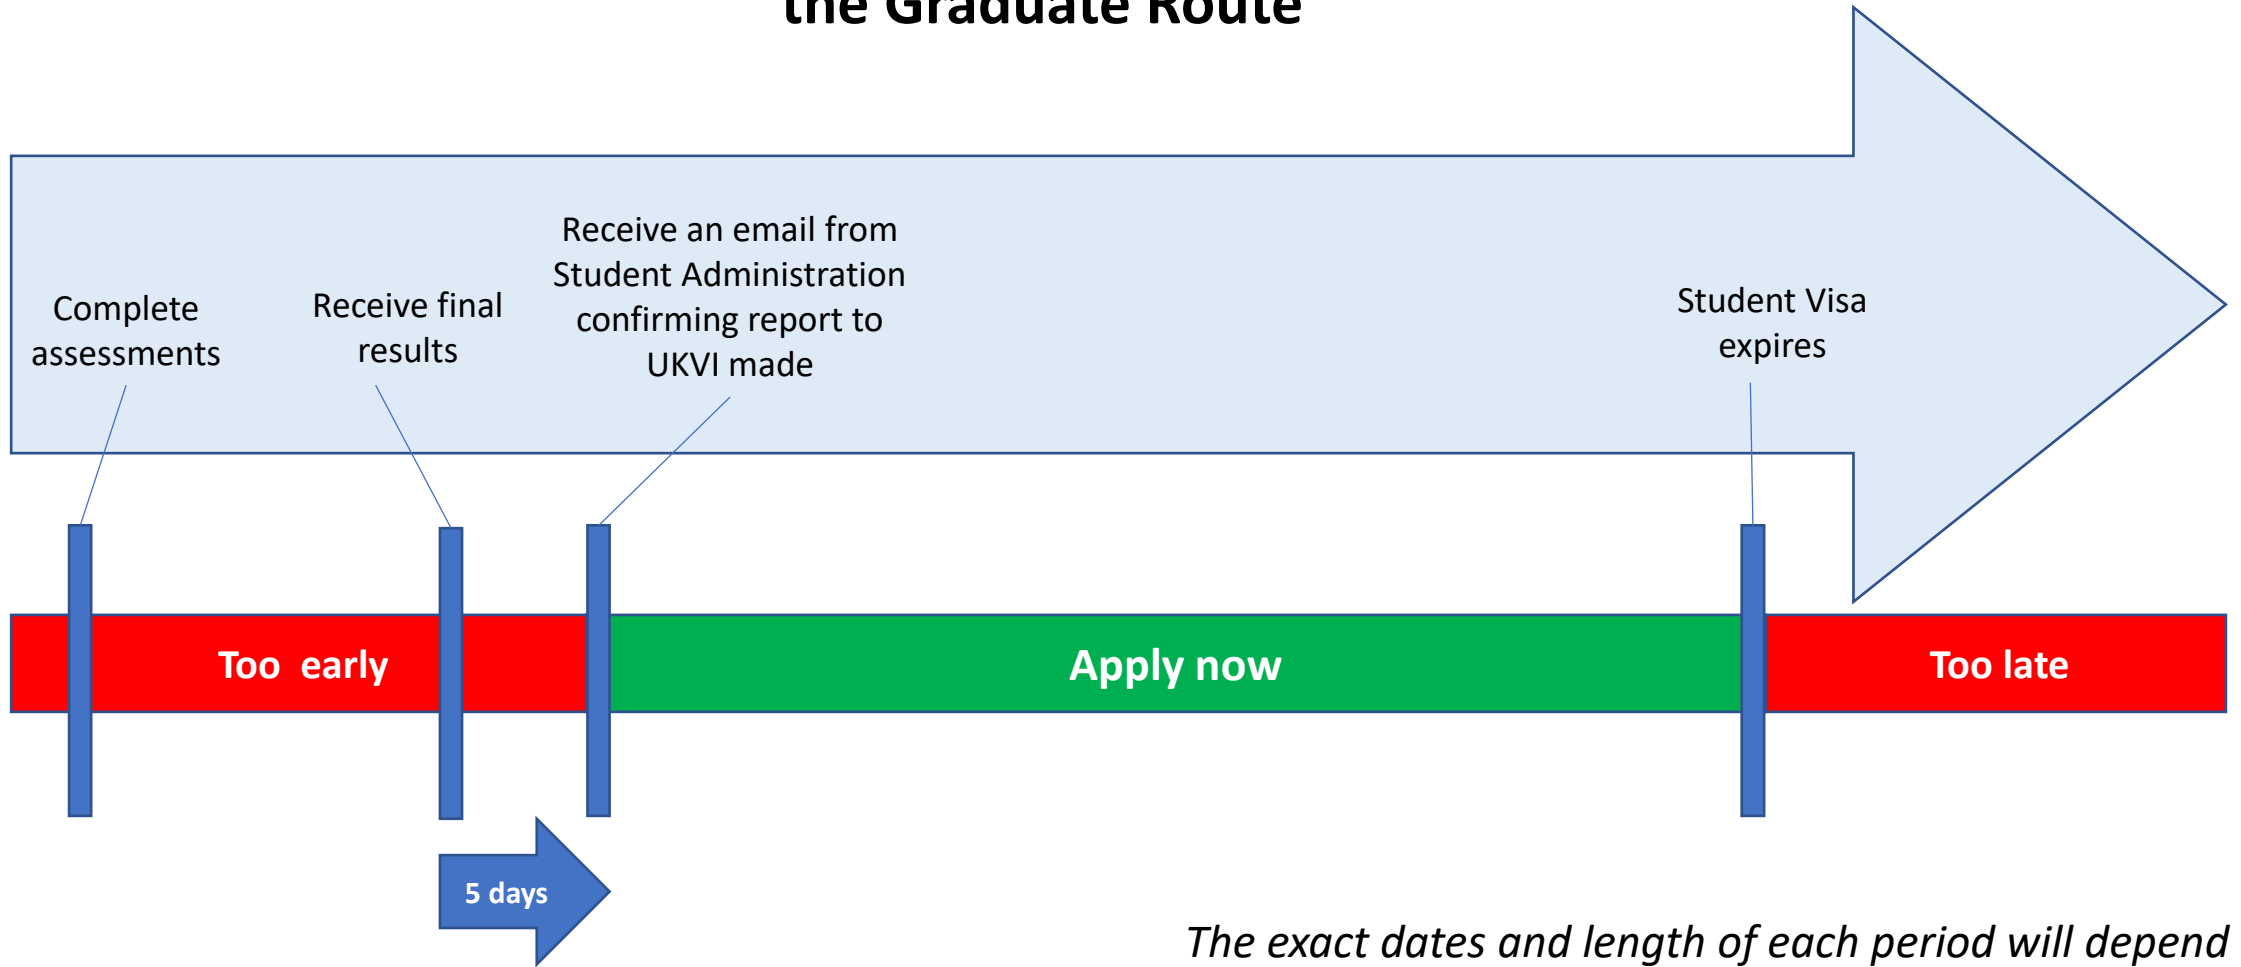

Timeline of Events and Window of Opportunity to apply for the Graduate Route

The exact dates and length of each period will depend on the programme you studied, your progression and your Student Visa expiry

You must be inside the UK and meet all other eligibility requirements before submitting your application